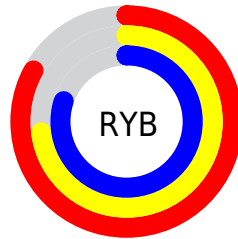

- Red (83%)
- Yellow (73%)
- Blue (80%)