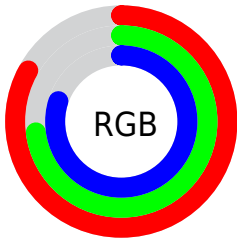

Distribution

- Red (83%)
- Green (73%)
- Blue (80%)