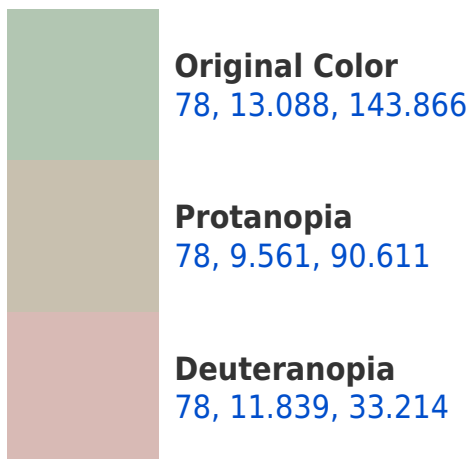

# Black Background

This preview shows how the CIELCh color 78, 13.088, 143.866 looks on a black background.

## **Background**

This preview shows how black text looks on a background with the CIELCh color 78, 13.088, 143.866.

This preview shows how white text looks on a background with the CIELCh color 78, 13.088, 143.866.

## Dichromacy

**Tritanopia**  
78, 8.832, 265.002

# Trichromacy

**Original Color**  
78, 13.088, 143.866

**Protanomaly**  
78, 9.630, 113.811

**Deuteranomaly**  
78, 7.014, 69.038

**Tritanomaly**  
78, 5.464, 210.423