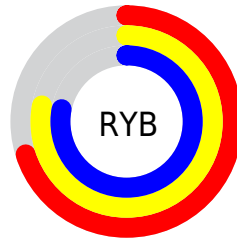

# Details

The CIELCh color **78, 13.088, 143.866** is a light color, and the websafe version is hex **CCCCCC**. A complement of this color would be **75, 13.109, 324.972**, and the grayscale version is **77, 0.009, 296.813**.

A 20% lighter version of the original color is **98, 13.087, 143.980**, and **58, 13.208, 143.681** is the 20% darker color. If you saturate the color by 10%, you get **76, 26.172, 143.162**, and if you desaturate by 10%, it is **80, 0.111, 146.748**.

# Distribution

Red (70%)

Green (78%)

Blue (70%)

Red (70%)

Yellow (78%)

Blue (78%)

Cyan (10%)