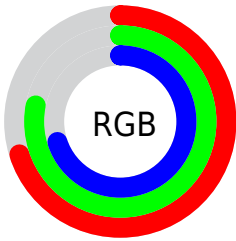

Distribution

Red (70%)

Green (78%)

Blue (70%)