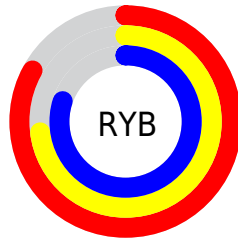

- Red (83%)
- Yellow (73%)
- Blue (80%)