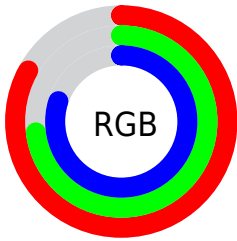

Distribution

- Red (83%)
- Green (73%)
- Blue (80%)