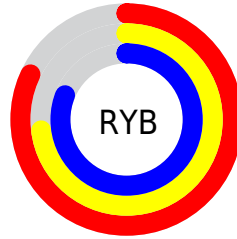

- Red (82%)
- Yellow (73%)
- Blue (81%)