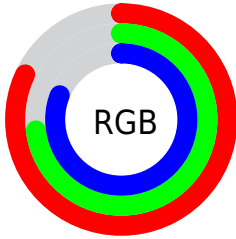

Distribution

- Red (82%)
- Green (73%)
- Blue (81%)