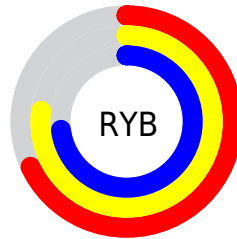

- Red (68%)
- Yellow (77%)
- Blue (73%)