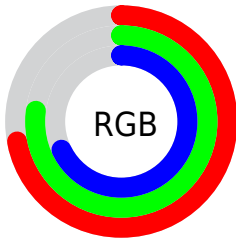

Distribution

- Red (72%)
- Green (77%)
- Blue (68%)