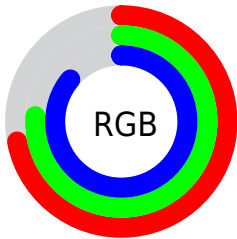

Distribution

- Red (72%)
- Green (76%)
- Blue (86%)