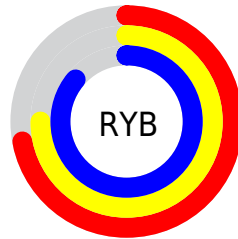

- Red (72%)
- Yellow (75%)
- Blue (86%)