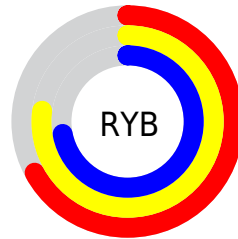

# Details

The CIELCh color **78, 14.606, 127.114** is a light color, and the websafe version is hex **CCCC99**. A complement of this color would be **72, 14.897, 308.333**, and the grayscale version is **77, 0.009, 296.813**.

A 20% lighter version of the original color is **98, 15.001, 127.310**, and **58, 14.295, 126.844** is the 20% darker color. If you saturate the color by 10%, you get **77, 25.664, 126.628**, and if you desaturate by 10%, it is **79, 3.527, 127.603**.

# Distribution

Red (73%)

Green (77%)

Blue (67%)

Red (67%)

Yellow (77%)

Blue (72%)

Cyan (6%)