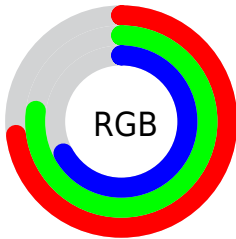

Distribution

Red (73%)

Green (77%)

Blue (67%)