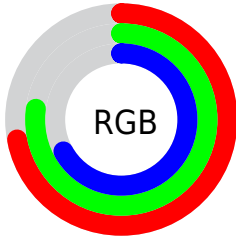

Distribution

Red (72%)

Green (77%)

Blue (67%)