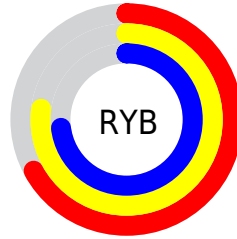

# Details

The CIELCh color **78, 14.235, 129.217** is a light color, and the websafe version is hex **CCCC99**. A complement of this color would be **72, 14.477, 310.320**, and the grayscale version is **77, 0.009, 296.813**.

A 20% lighter version of the original color is **98, 14.645, 129.253**, and **58, 13.905, 129.138** is the 20% darker color. If you saturate the color by 10%, you get **77, 25.471, 128.746**, and if you desaturate by 10%, it is **79, 2.997, 129.695**.

# Distribution

Red (72%)

Green (77%)

Blue (67%)

Red (67%)

Yellow (77%)

Blue (73%)

Cyan (7%)