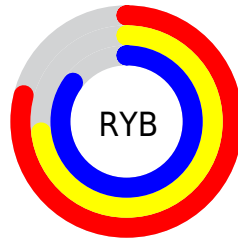

- Red (79%)
- Yellow (73%)
- Blue (85%)