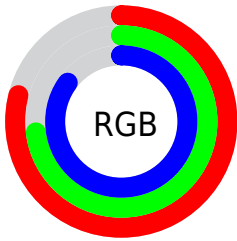

Distribution

- Red (79%)
- Green (73%)
- Blue (85%)