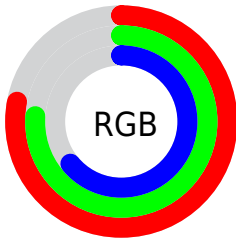

Distribution

- Red (78%)
- Green (76%)
- Blue (64%)