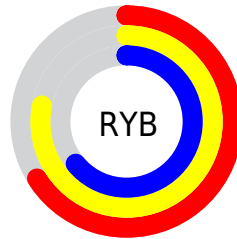

- Red (66%)
- Yellow (78%)
- Blue (64%)