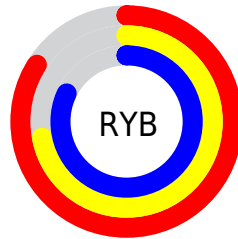

- Red (84%)
- Yellow (72%)
- Blue (82%)