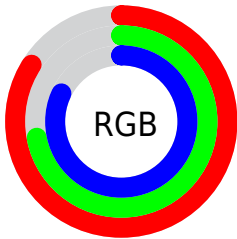

Distribution

- Red (84%)
- Green (72%)
- Blue (82%)