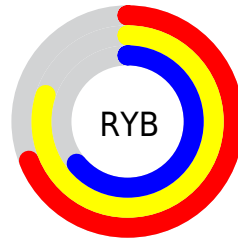

# Details

The CIELCh color  $78, 16.558, 93.525$  is a light color, and the websafe version is hex `CCCC99`. A complement of this color would be  $71, 16.725, 278.747$ , and the grayscale version is  $78, 0.009, 296.813$ .

A 20% lighter version of the original color is  $97, 15.958, 99.628$ , and  $58, 16.924, 93.693$  is the 20% darker color. If you saturate the color by 10%, you get  $76, 24.916, 92.266$ , and if you desaturate by 10%, it is  $80, 8.288, 94.753$ .

# Distribution

Red (80%)

Green (75%)

Blue (64%)

Red (69%)

Yellow (80%)

Blue (64%)

Cyan (0%)