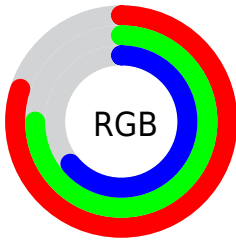

Distribution

Red (80%)

Green (75%)

Blue (64%)