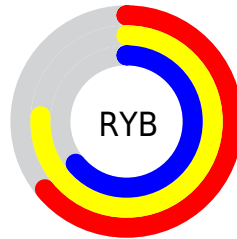

- Red (64%)
- Yellow (76%)
- Blue (64%)