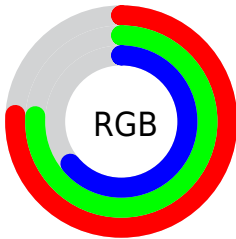

Distribution

- Red (76%)
- Green (76%)
- Blue (64%)