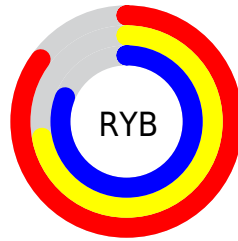

- Red (85%)
- Yellow (72%)
- Blue (81%)