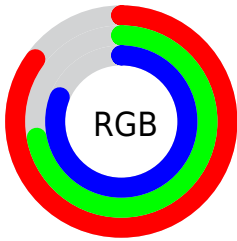

Distribution

- Red (85%)
- Green (72%)
- Blue (81%)