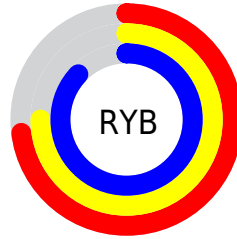

- Red (73%)
- Yellow (75%)
- Blue (87%)