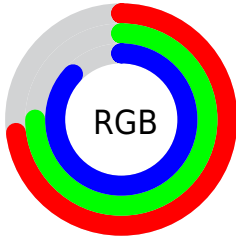

Distribution

- Red (73%)
- Green (75%)
- Blue (87%)