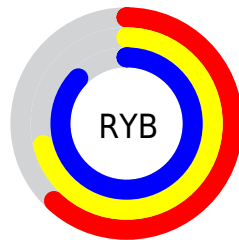

# Details

The CIELCh color **78, 17.783, 240.401** is a light color, and the websafe version is hex **99CCCC**. A complement of this color would be **76, 20.807, 54.675**, and the grayscale version is **77, 0.009, 296.813**.

A 20% lighter version of the original color is **97, 14.050, 198.569**, and **58, 17.769, 241.007** is the 20% darker color. If you saturate the color by 10%, you get **75, 23.286, 242.152**, and if you desaturate by 10%, it is **81, 11.912, 238.996**.

# Distribution

Red (62%)

Green (78%)

Blue (87%)

Red (62%)

Yellow (71%)

Blue (87%)

Cyan (29%)