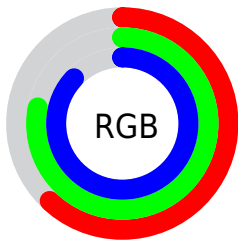

Distribution

Red (62%)

Green (78%)

Blue (87%)