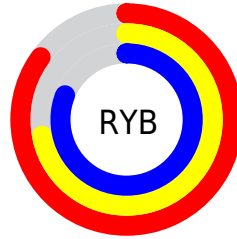

- Red (85%)
- Yellow (72%)
- Blue (81%)