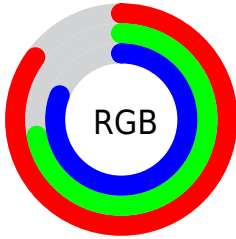

Distribution

- Red (85%)
- Green (72%)
- Blue (81%)