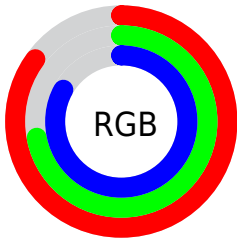

Distribution

- Red (85%)
- Green (72%)
- Blue (83%)