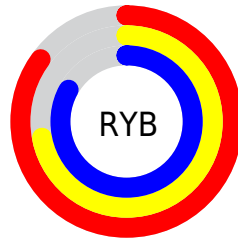

- Red (85%)
- Yellow (72%)
- Blue (83%)