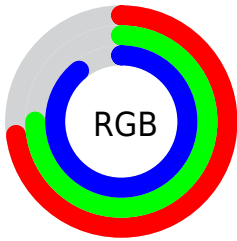

Distribution

- Red (73%)
- Green (75%)
- Blue (89%)