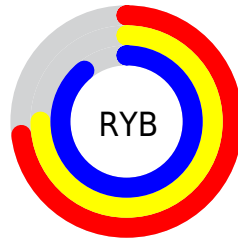

- Red (73%)
- Yellow (75%)
- Blue (89%)