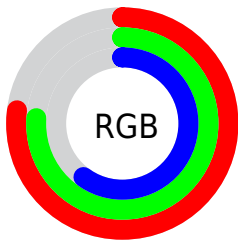

Distribution

- Red (77%)
- Green (76%)
- Blue (60%)