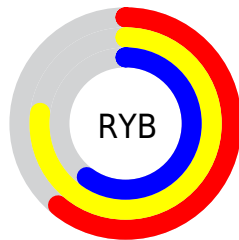

- Red (61%)
- Yellow (77%)
- Blue (60%)