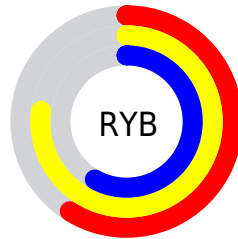

- Red (59%)
- Yellow (77%)
- Blue (58%)