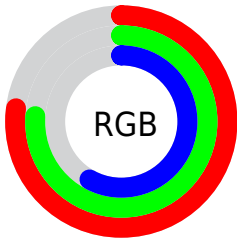

Distribution

- Red (77%)
- Green (76%)
- Blue (58%)