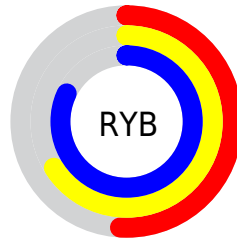

- Red (51%)
- Yellow (66%)
- Blue (82%)