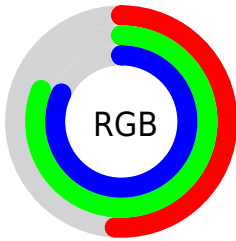

Distribution

- Red (51%)
- Green (81%)
- Blue (82%)