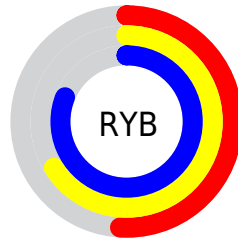

- Red (51%)
- Yellow (66%)
- Blue (81%)