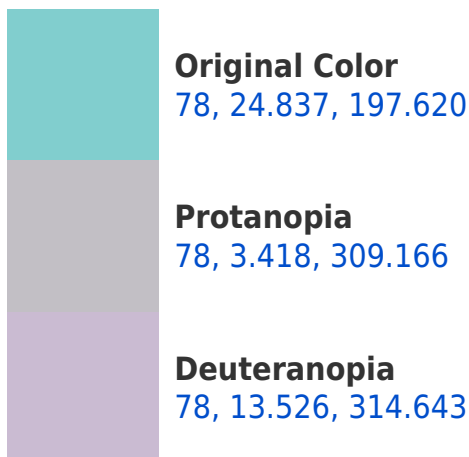

# Black Background

This preview shows how the CIELCh color 78, 24.837, 197.620 looks on a black background.

## **Background**

This preview shows how black text looks on a background with the CIELCh color 78, 24.837, 197.620.

This preview shows how white text looks on a background with the CIELCh color 78, 24.837, 197.620.

## Dichromacy

**Tritanopia**  
78, 23.535, 219.471

# Trichromacy

**Original Color**  
78, 24.837, 197.620

**Protanomaly**  
77, 9.342, 212.117

**Deuteranomaly**  
77, 10.262, 250.931

**Tritanomaly**  
78, 23.565, 211.064