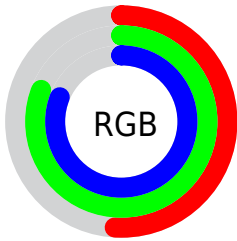

Distribution

- Red (51%)
- Green (81%)
- Blue (81%)