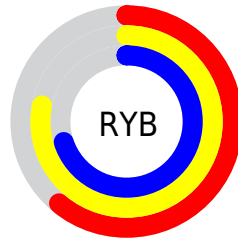

- Red (61%)
- Yellow (78%)
- Blue (70%)