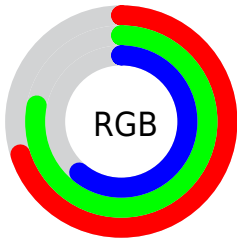

Distribution

- Red (70%)
- Green (78%)
- Blue (61%)