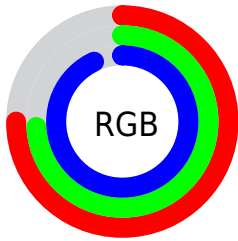

Distribution

Red (75%)

Green (74%)

Blue (93%)