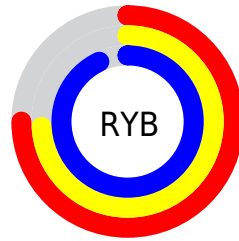

# Details

The CIELCh color `78, 26.335, 294.698` is a light color, and the websafe version is hex `CCCCFF`. A complement of this color would be `92, 25.098, 110.773`, and the grayscale version is `79, 0.010, 296.813`.

A 20% lighter version of the original color is `97, 5.825, 304.381`, and `58, 26.226, 294.625` is the 20% darker color. If you saturate the color by 10%, you get `70, 39.901, 295.992`, and if you desaturate by 10%, it is `86, 13.320, 293.591`.

# Distribution

Red (75%)

Green (74%)

Blue (93%)

Red (75%)

Yellow (74%)

Blue (93%)

Cyan (19%)