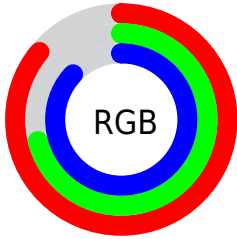

Distribution

- Red (86%)
- Green (71%)
- Blue (87%)