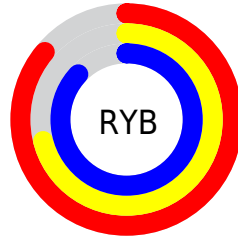

- Red (86%)
- Yellow (71%)
- Blue (87%)