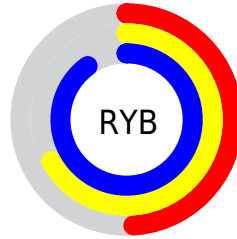

- Red (49%)
- Yellow (67%)
- Blue (90%)