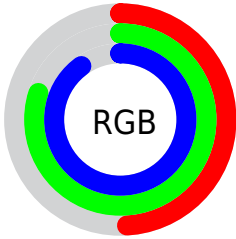

Distribution

- Red (49%)
- Green (80%)
- Blue (90%)