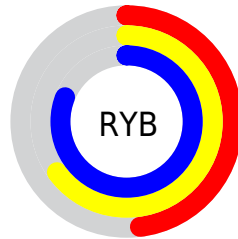

## Conversions Part 2

<b>Format</b>	<b>Color</b>
<a href="#">RYB</a>	<a href="#">123, 165, 207</a>
Decimal	<a href="#">8114127</a>
CIELab	<a href="#">78.00, -25.44, -8.02</a>
CIELCh	<a href="#">78, 26.673, 197.496</a>
Yxy	<a href="#">53.2120, 0.2573, 0.3288</a>
Android (android.graphics.Color)	<a href="#">4286304207</a> ( <a href="#">0xFF7BCFCF</a> )
YUV	<a href="#">181.8840, 12.3822, -51.6413</a>
Hunter-Lab	<a href="#">72.9466, -25.7743, -3.3710</a>

# Details

The CIELCh color **78, 26.673, 197.496** is a light color, and the websafe version is hex **66CCCC**. A complement of this color would be **61, 35.572, 23.398**, and the grayscale version is **74, 0.009, 296.813**.

A 20% lighter version of the original color is **95, 23.987, 197.938**, and **58, 26.615, 198.269** is the 20% darker color. If you saturate the color by 10%, you get **77, 31.573, 197.150**, and if you desaturate by 10%, it is **79, 20.997, 197.900**.

# Distribution

- Red (48%)
- Green (81%)
- Blue (81%)

- Red (48%)
- Yellow (65%)
- Blue (81%)

- Cyan (41%)
- Magenta (0%)
- Yellow (0%)
- Black (19%)

- Cyan (52%)
- Magenta (19%)
- Yellow (19%)