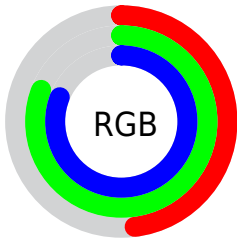

Distribution

- Red (48%)
- Green (81%)
- Blue (81%)