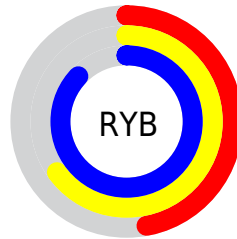

- Red (47%)
- Yellow (65%)
- Blue (87%)