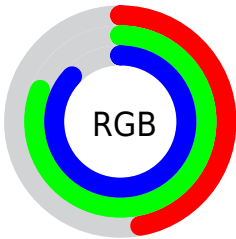

Distribution

- Red (47%)
- Green (81%)
- Blue (87%)