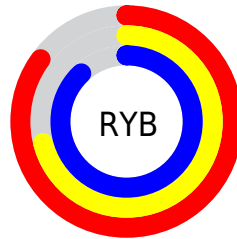

- Red (85%)
- Yellow (71%)
- Blue (88%)