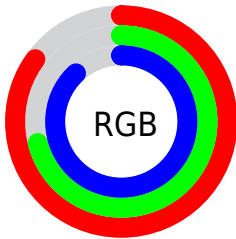

Distribution

- Red (85%)
- Green (71%)
- Blue (88%)