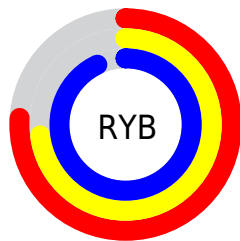

- Red (76%)
- Yellow (73%)
- Blue (93%)