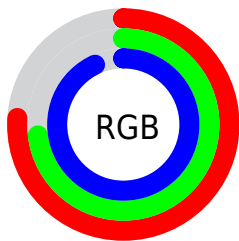

Distribution

- Red (76%)
- Green (73%)
- Blue (93%)