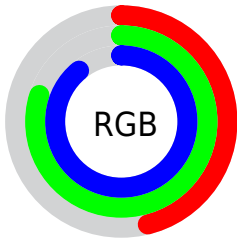

Distribution

- Red (46%)
- Green (80%)
- Blue (89%)