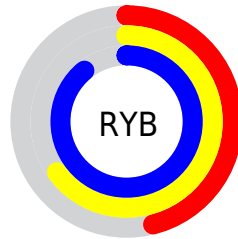

- Red (46%)
- Yellow (65%)
- Blue (89%)