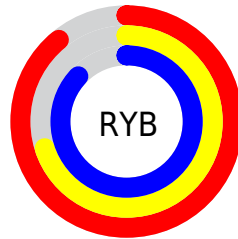

# Details

The CIELCh color **78, 28.692, 328.632** is a light color, and the websafe version is hex **CC99CC**. A complement of this color would be **86, 28.641, 145.969**, and the grayscale version is **80, 0.010, 296.813**.

A 20% lighter version of the original color is **95, 13.109, 324.873**, and **58, 28.663, 328.436** is the 20% darker color. If you saturate the color by 10%, you get **73, 42.120, 329.230**, and if you desaturate by 10%, it is **83, 15.128, 328.032**.

# Distribution

Red (89%)

Green (70%)

Blue (87%)

Red (89%)

Yellow (70%)

Blue (87%)

Cyan (0%)