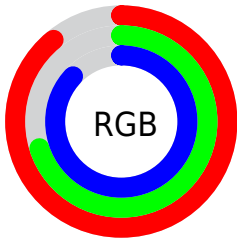

Distribution

Red (89%)

Green (70%)

Blue (87%)