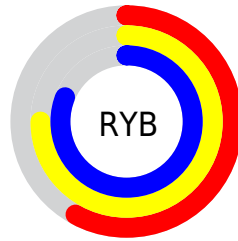

- Red (58%)
- Yellow (75%)
- Blue (81%)