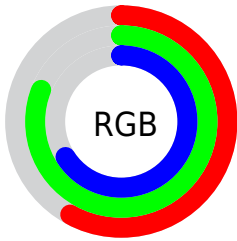

Distribution

- Red (58%)
- Green (81%)
- Blue (66%)