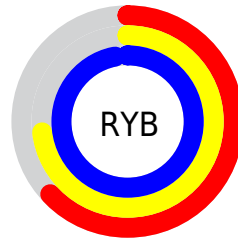

## Conversions Part 2

Format	Color
<a href="#">RYB</a>	<a href="#">160, 185, 248</a>
Decimal	<a href="#">10535928</a>
CIELab	<a href="#">78.00, 0.83, -29.91</a>
CIElCh	<a href="#">78, 29.921, 271.599</a>
Yxy	<a href="#">53.2120, 0.2539, 0.2655</a>
Android (android.graphics.Color)	<a href="#">4288726008 (0xFFA0C3F8)</a>
YUV	<a href="#">190.5770, 28.3095, -26.8160</a>
Hunter-Lab	<a href="#">72.9466, -3.1295, -27.2088</a>

# Details

The CIELCh color **78, 29.921, 271.599** is a light color, and the websafe version is hex **99CCFF**. A complement of this color would be **87, 31.130, 80.899**, and the grayscale version is **77, 0.009, 296.813**.

A 20% lighter version of the original color is **96, 11.554, 209.006**, and **58, 29.515, 270.708** is the 20% darker color. If you saturate the color by 10%, you get **73, 38.469, 273.991**, and if you desaturate by 10%, it is **83, 21.426, 269.564**.

# Distribution

- Red (63%)
- Green (76%)
- Blue (97%)

- Red (63%)
- Yellow (73%)
- Blue (97%)

- Cyan (35%)
- Magenta (21%)
- Yellow (0%)
- Black (3%)

- Cyan (37%)
- Magenta (24%)
- Yellow (3%)