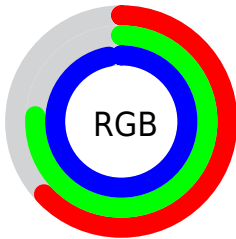

Distribution

- Red (63%)
- Green (76%)
- Blue (97%)