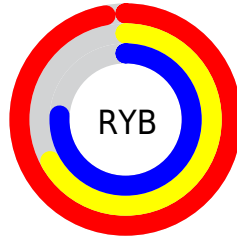

- Red (97%)
- Yellow (67%)
- Blue (76%)