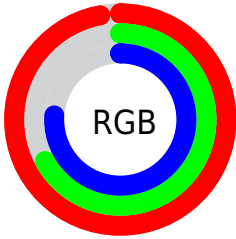

Distribution

- Red (97%)
- Green (67%)
- Blue (76%)