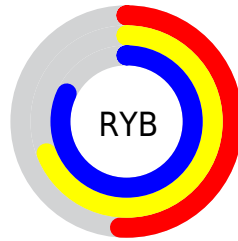

- Red (51%)
- Yellow (69%)
- Blue (82%)