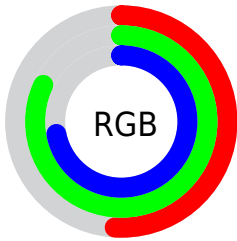

Distribution

- Red (51%)
- Green (82%)
- Blue (72%)