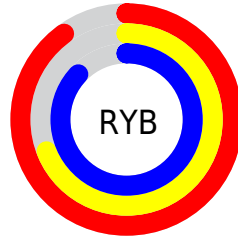

- Red (90%)
- Yellow (69%)
- Blue (87%)