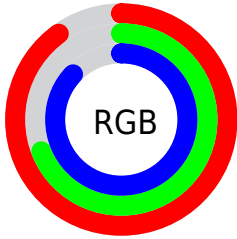

Distribution

- Red (90%)
- Green (69%)
- Blue (87%)