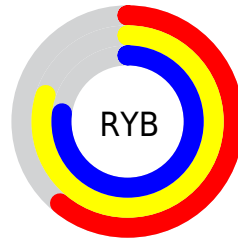

## Conversions Part 2

Format	Color
<a href="#">RYB</a>	<a href="#">155, 204, 197</a>
Decimal	<a href="#">10669211</a>
CIELab	<a href="#">78.00, -23.16, 19.99</a>
CIELCh	<a href="#">78, 30.593, 139.190</a>
Yxy	<a href="#">53.2120, 0.3149, 0.3952</a>
Android (android.graphics.Color)	<a href="#">4288859291 (0xFFA2CC9B)</a>
YUV	<a href="#">185.8560, -15.2120, -20.9217</a>
Hunter-Lab	<a href="#">72.9466, -23.9250, 19.3378</a>

# Details

The CIELCh color **78, 30.593, 139.190** is a light color, and the websafe version is hex **99CC99**. A complement of this color would be **69, 30.830, 321.600**, and the grayscale version is **76, 0.009, 296.813**.

A 20% lighter version of the original color is **96, 26.802, 139.216**, and **58, 30.719, 139.690** is the 20% darker color. If you saturate the color by 10%, you get **77, 43.252, 138.512**, and if you desaturate by 10%, it is **80, 17.815, 139.795**.

# Distribution

Red (64%)

Green (80%)

Blue (61%)

Red (61%)

Yellow (80%)

Blue (77%)

Cyan (21%)