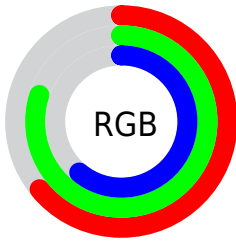

Distribution

Red (64%)

Green (80%)

Blue (61%)