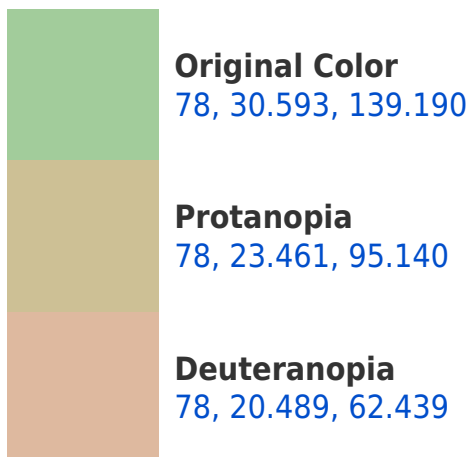

# Black Background

This preview shows how the CIELCh color 78, 30.593, 139.190 looks on a black background.

## **Background**

This preview shows how black text looks on a background with the CIELCh color 78, 30.593, 139.190.

This preview shows how white text looks on a background with the CIELCh color 78, 30.593, 139.190.

## Dichromacy

**Tritanopia**  
78, 11.938, 245.072

# Trichromacy

**Original Color**  
78, 30.593, 139.190

**Protanomaly**  
78, 24.018, 114.585

**Deuteranomaly**  
78, 18.378, 98.571

**Tritanomaly**  
78, 11.980, 177.525