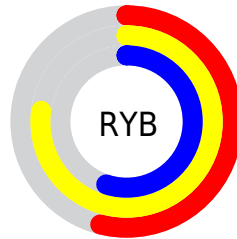

- Red (54%)
- Yellow (77%)
- Blue (55%)