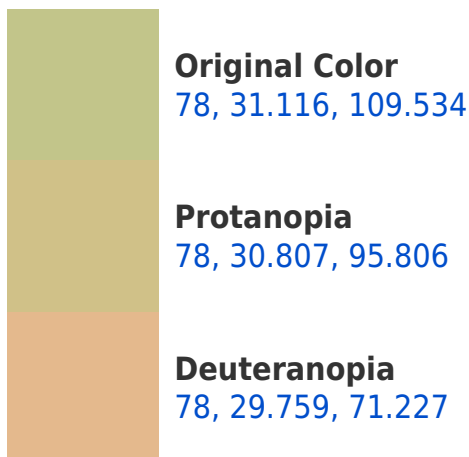

# Black Background

This preview shows how the CIELCh color 78, 31.116, 109.534 looks on a black background.

## Background

This preview shows how black text looks on a background with the CIELCh color 78, 31.116, 109.534.

This preview shows how white text looks on a background with the CIELCh color 78, 31.116, 109.534.

## Dichromacy

**Tritanopia**  
78, 8.915, 322.828

# Trichromacy

**Original Color**  
78, 31.116, 109.534

**Protanomaly**  
78, 30.359, 100.398

**Deuteranomaly**  
78, 28.448, 84.723

**Tritanomaly**  
78, 7.415, 88.486