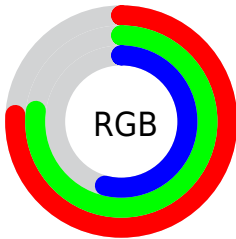

Distribution

- Red (76%)
- Green (77%)
- Blue (54%)