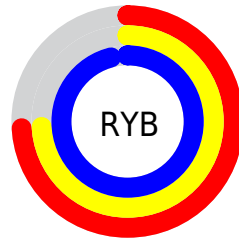

## Conversions Part 2

Format	Color
<a href="#">RYB</a>	<a href="#">188, 188, 246</a>
Decimal	<a href="#">12369142</a>
CIELab	<a href="#">78.00, 12.13, -28.65</a>
CIELCh	<a href="#">78, 31.108, 292.951</a>
Yxy	<a href="#">53.2120, 0.2724, 0.2623</a>
Android (android.graphics.Color)	<a href="#">4290559222 (0xFFBCBCF6)</a>
YUV	<a href="#">194.6120, 25.3343, -5.7987</a>
Hunter-Lab	<a href="#">72.9466, 7.5557, -25.6731</a>

# Details

The CIELCh color `78, 31.108, 292.951` is a light color, and the websafe version is hex `CCCCFF`. A complement of this color would be `96, 29.415, 107.875`, and the grayscale version is `79, 0.010, 296.813`.

A 20% lighter version of the original color is `97, 5.656, 294.123`, and `58, 31.290, 293.081` is the 20% darker color. If you saturate the color by 10%, you get `70, 45.255, 294.491`, and if you desaturate by 10%, it is `86, 17.552, 291.642`.

# Distribution

Red (74%)

Green (74%)

Blue (96%)

Red (74%)

Yellow (74%)

Blue (96%)

Cyan (24%)