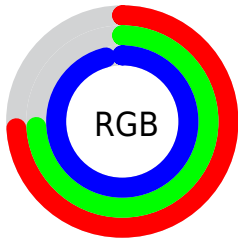

Distribution

Red (74%)

Green (74%)

Blue (96%)