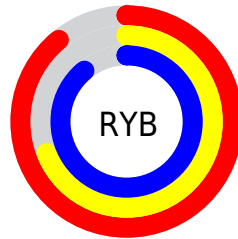

# Details

The CIELCh color  $78, 31.629, 326.189$  is a light color, and the websafe version is hex `CC99CC`. A complement of this color would be  $86, 31.606, 143.528$ , and the grayscale version is  $80, 0.010, 296.813$ .

A 20% lighter version of the original color is  $95, 13.736, 324.896$ , and  $58, 31.751, 325.909$  is the 20% darker color. If you saturate the color by 10%, you get  $73, 45.853, 326.734$ , and if you desaturate by 10%, it is  $83, 17.223, 325.627$ .

# Distribution

Red (89%)

Green (69%)

Blue (89%)

Red (89%)

Yellow (69%)

Blue (89%)

Cyan (0%)