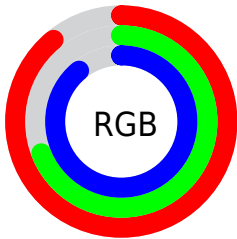

Distribution

Red (89%)

Green (69%)

Blue (89%)