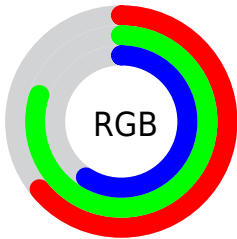

Distribution

- Red (64%)
- Green (80%)
- Blue (59%)