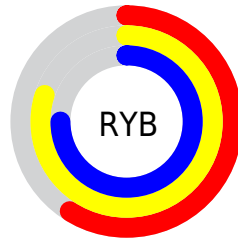

- Red (59%)
- Yellow (80%)
- Blue (75%)