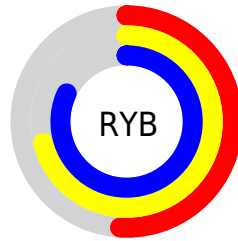

- Red (51%)
- Yellow (71%)
- Blue (82%)