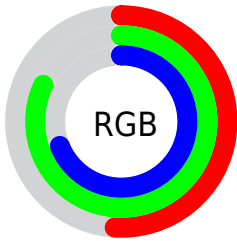

Distribution

- Red (51%)
- Green (82%)
- Blue (69%)