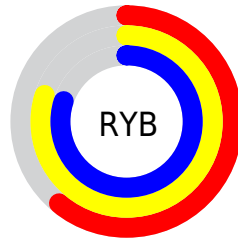

- Red (61%)
- Yellow (80%)
- Blue (80%)