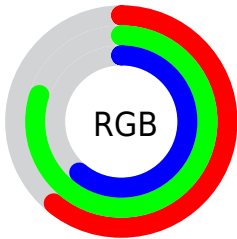

Distribution

- Red (61%)
- Green (80%)
- Blue (61%)