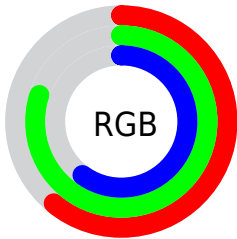

Distribution

- Red (61%)
- Green (80%)
- Blue (60%)