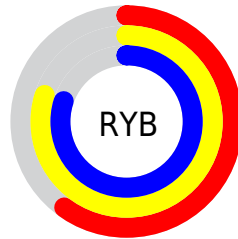

- Red (60%)
- Yellow (80%)
- Blue (80%)