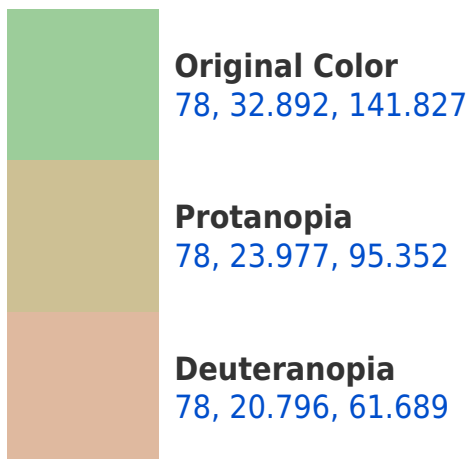

**CIELCh 78, 32.892, 141.827**

## **Background**

This preview shows how black text looks on a background with the CIELCh color 78, 32.892, 141.827.

This preview shows how white text looks on a background with the CIELCh color 78, 32.892, 141.827.

## Dichromacy

**Tritanopia**  
78, 13.355, 238.953

# Trichromacy

**Original Color**  
78, 32.892, 141.827

**Protanomaly**  
78, 25.209, 116.896

**Deuteranomaly**  
77, 18.838, 99.975

**Tritanomaly**  
78, 14.217, 180.750