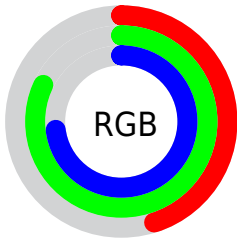

Distribution

- Red (45%)
- Green (82%)
- Blue (73%)