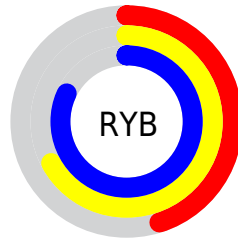

- Red (45%)
- Yellow (67%)
- Blue (82%)