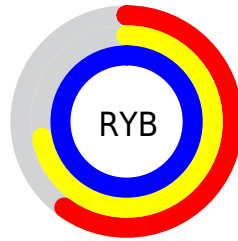

- Red (60%)
- Yellow (72%)
- Blue (100%)