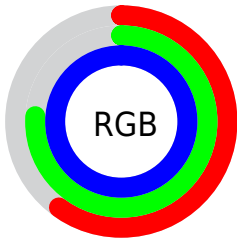

Distribution

- Red (60%)
- Green (76%)
- Blue (100%)