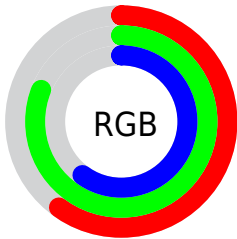

Distribution

- Red (60%)
- Green (81%)
- Blue (60%)