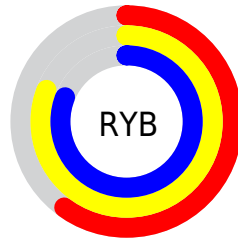

- Red (60%)
- Yellow (81%)
- Blue (81%)