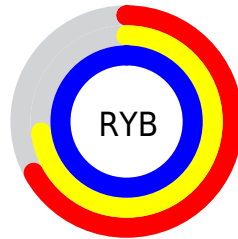

- Red (67%)
- Yellow (73%)
- Blue (100%)