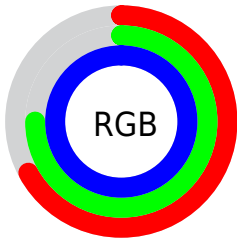

Distribution

- Red (67%)
- Green (75%)
- Blue (100%)